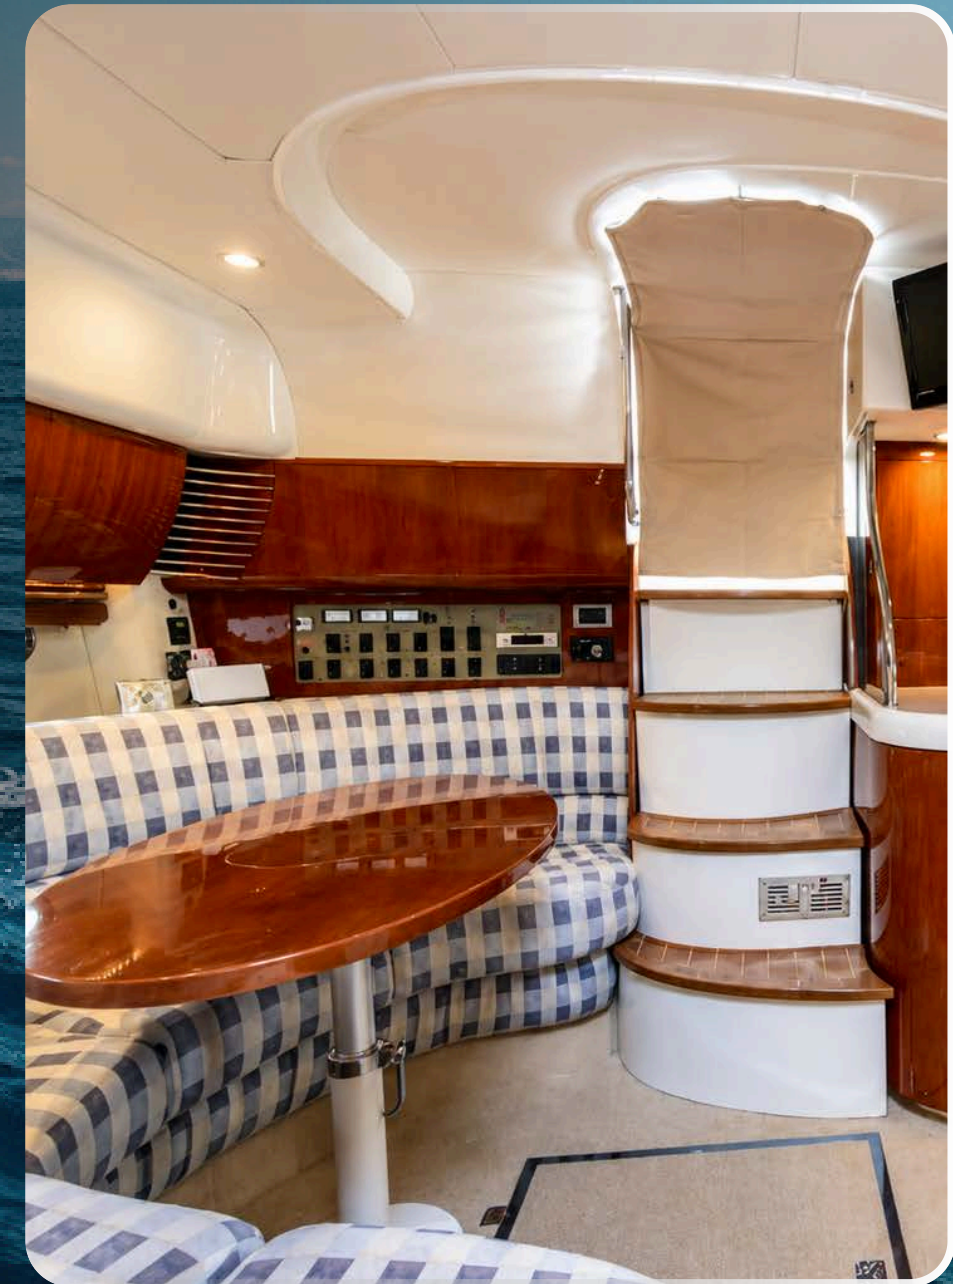

FAIRLINE

DESIGNED FOR THOSE WHO EXPECT MORE.

Designed for those who crave speed and sophistication. Endurance features a sleek, aerodynamic profile and a spacious cockpit, ideal for entertaining or unwinding under the sun.

SPECIFICATIONS

- Length: 12,8 m. / 42 ft
- Beam: 3,50m. / 11,48 ft
- Engines: Twin VOLVO Penta D6 - 700hp
- Sleeping Capacity: 2 Guests (Master Suite) Guest WC
- Guests Max: 10 + 2 crew

FEATURES

- ExpertCrew:Skipper & Guest Services Hostess
- Signature Charcuterie Board
- Seasonal Fruit Fusion
- Hellenic Wines, Brews, and Soft Drinks Sun-Kissed Aperol Spritz
- Nespresso Coffee Corner Complimentary Snorkeling Gear Personalized Beach Towels
- Onboard Wi-Fi

A NEW STANDARD OF CRUISING

Elegant design, premium comfort and thrilling performance come together in one remarkable yacht.

Its meticulously crafted interiors boast premium finishes, with an open-plan layout that harmonizes elegance and practicality. Large windows flood the space with natural light, enhancing the sense of openness and luxury.