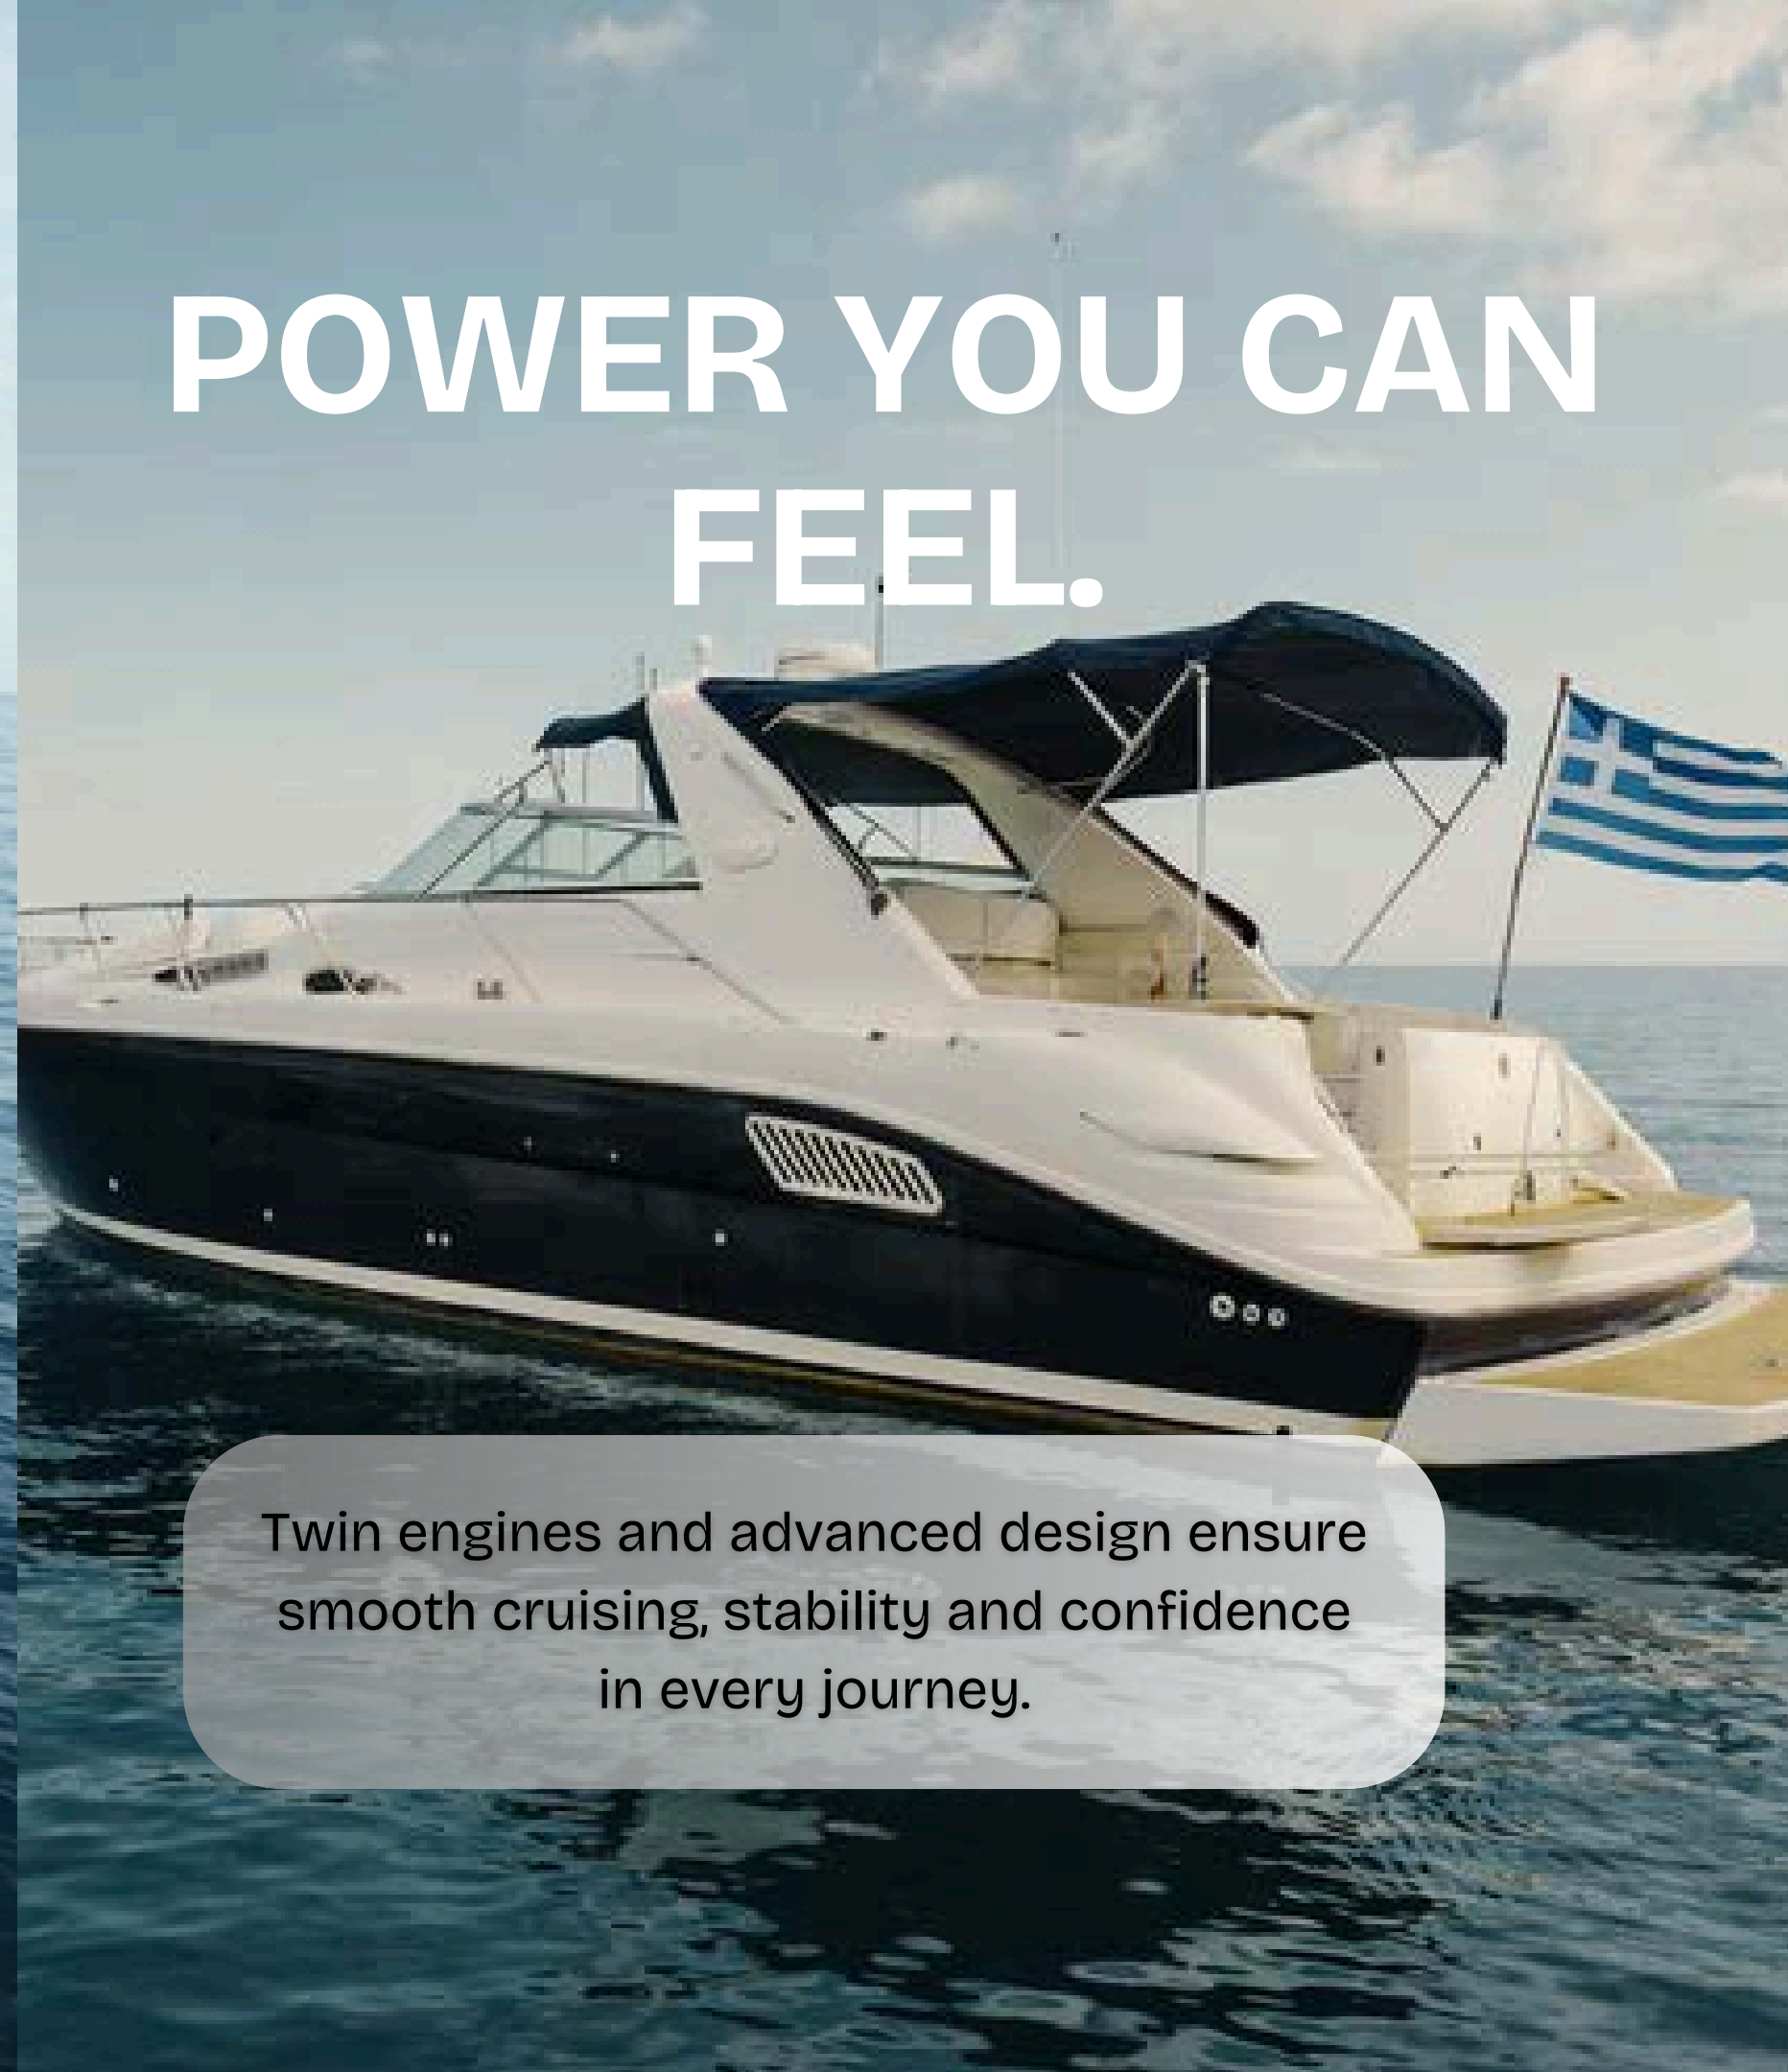

POWER YOU CAN FEEL.

Twin engines and advanced design ensure smooth cruising, stability and confidence in every journey.